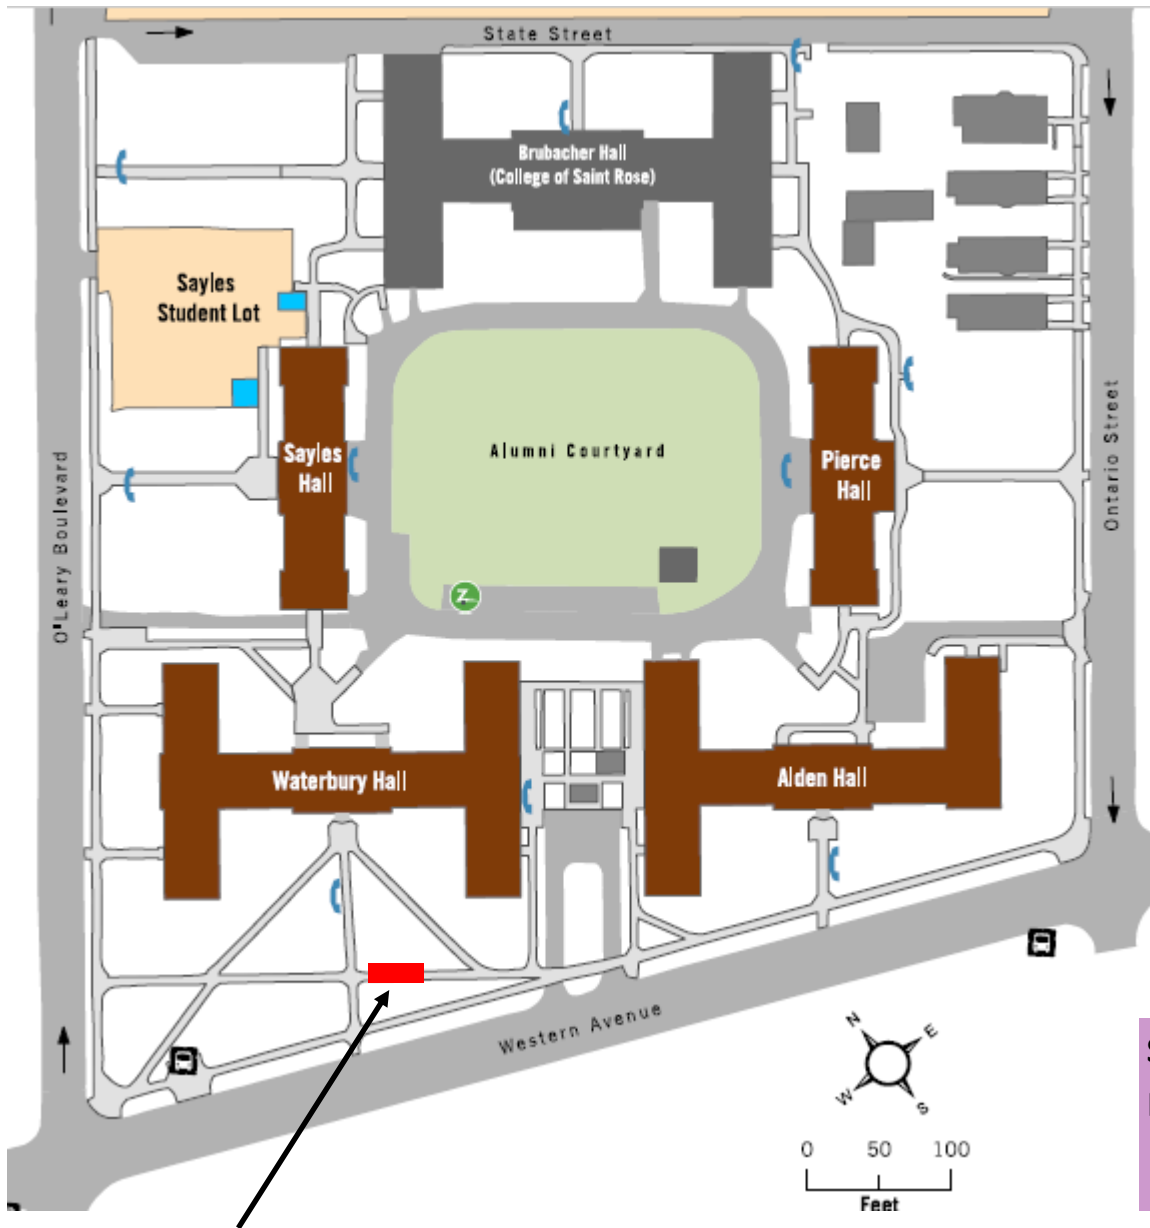

Alumni Quad

Don's Storage Truck Parking

Storage Box Pick-ups (
Mon, May 11 9a-11:30a