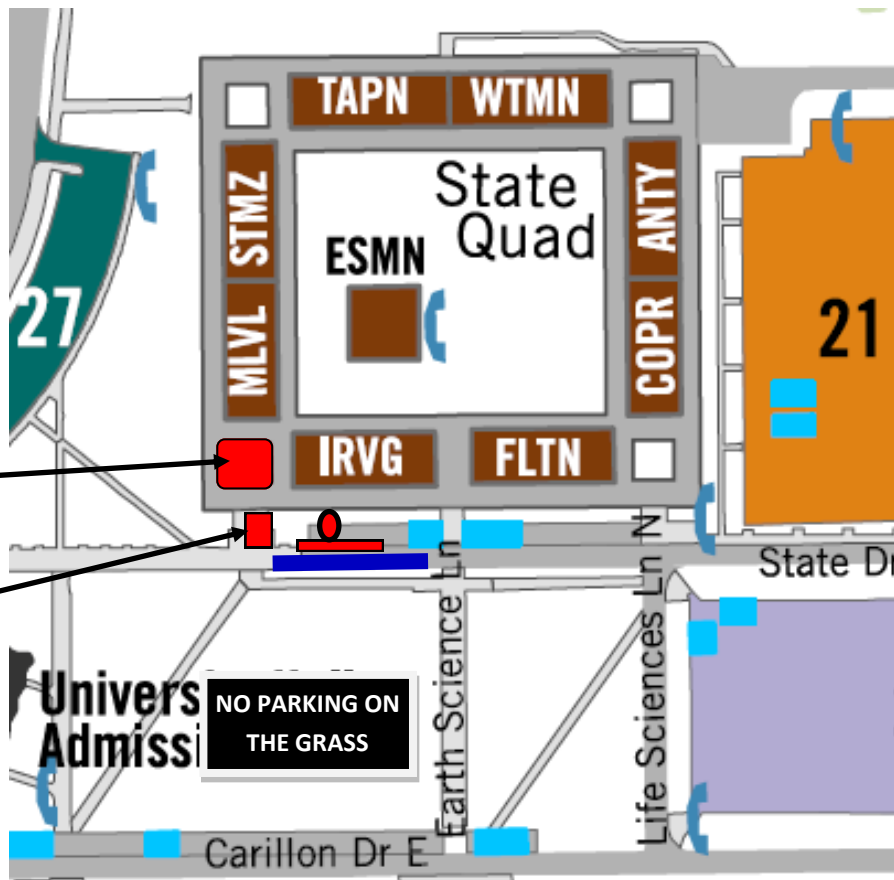

# Colonial Quad

- Zenger
- Paine
- Morris
- Johnson
- Herkimer
- Hamilton
- Delancey
- Clinton

Don's Storage Truck Parking

Don's Storage  
Staging and Pick-up Area

**Storage Box Pick-ups**

Mon, May 11, 9a-11:30a  
Tues, May 12, 1p-3:30p

# Dutch Quad

- Ten Eyck
- Ten Broeck
- Bleecker
- Van Cortlandt
- Beverwyck
- Schulyer
- Van Rensselaer
- Ryckman
- Stuyvesant Tower

Don's Storage

Staging and Pick-up Area on sidewalk between Ten Eyck & Ten Broeck

# Indigenous Quad

- Montauk
- Mahican
- Cayuga
- Adirondack
- Tuscarora
- Seneca
- Onondaga
- Oneida
- Mohawk Tower

Microfridge/Don's Storage Truck Parking

Microfridge/Storage  
Staging and Drop-off Area

# State Quad

Tappan  
Whitman  
Anthony  
Cooper  
Fulton  
Irving  
Melville  
Steinmetz  
Eastman Tower

Don's Storage  
Staging and Pick-  
up Area

Storage Truck  
Parking at Staging  
Area