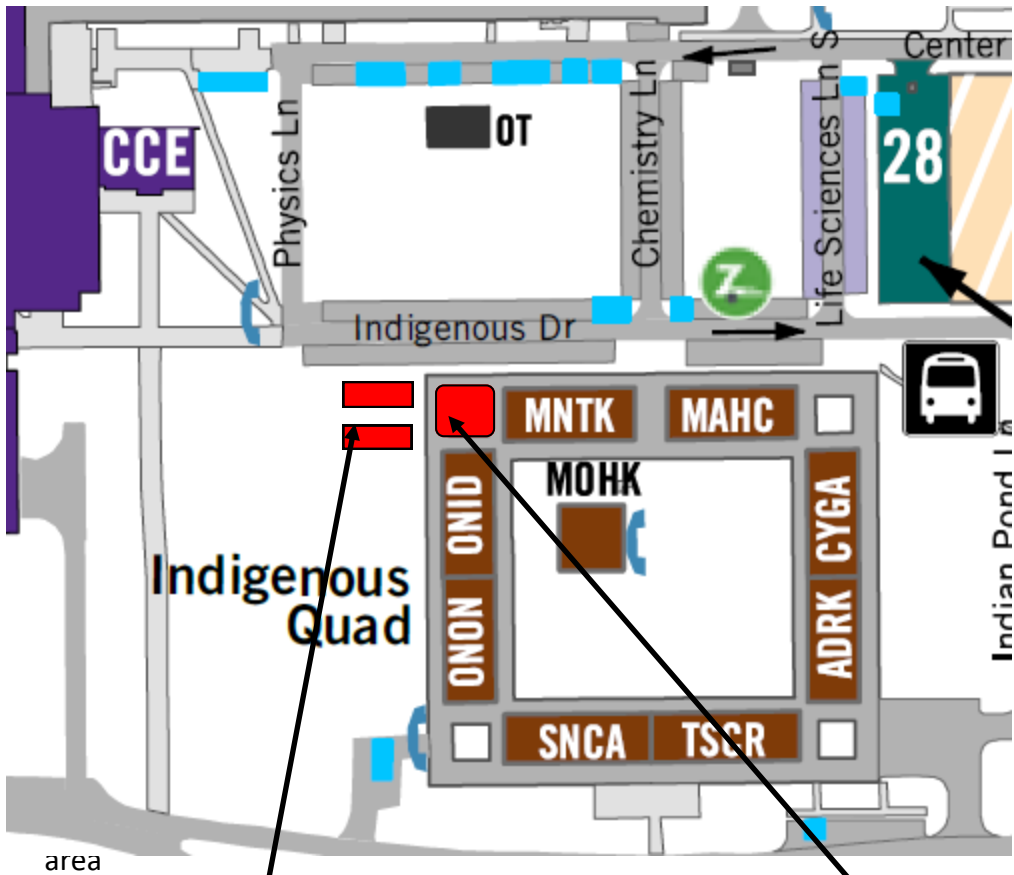

# Colonial Quad

- Zenger
- Paine
- Morris
- Johnson
- Herkimer
- Hamilton
- Delancey
- Clinton

Don's Storage Truck Parking

Don's Storage  
Staging and Pick-up Area

**Storage Box Pick-ups**

Mon, May 11, 9a-11:30a  
Tues, May 12, 1p-3:30p

# Dutch Quad

- Ten Eyck
- Ten Broeck
- Bleecker
- Van Cortlandt
- Beverwyck
- Schulyer
- Van Rensselaer
- Ryckman
- Stuyvesant Tower

Don's Storage

Staging and Pick-up Area on sidewalk between Ten Eyck & Ten Broeck

# Indigenous Quad

- Montauk
- Mahican
- Cayuga
- Adirondack
- Tuscarora
- Seneca
- Onondaga
- Oneida
- Mohawk Tower

Microfridge/Don's Storage Truck Parking

Microfridge/Storage  
Staging and Drop-off Area

# State Quad

Tappan  
Whitman  
Anthony  
Cooper  
Fulton  
Irving  
Melville  
Steinmetz  
Eastman Tower

Don's Storage  
Staging and Pick-  
up Area

Storage Truck  
Parking at Staging  
Area