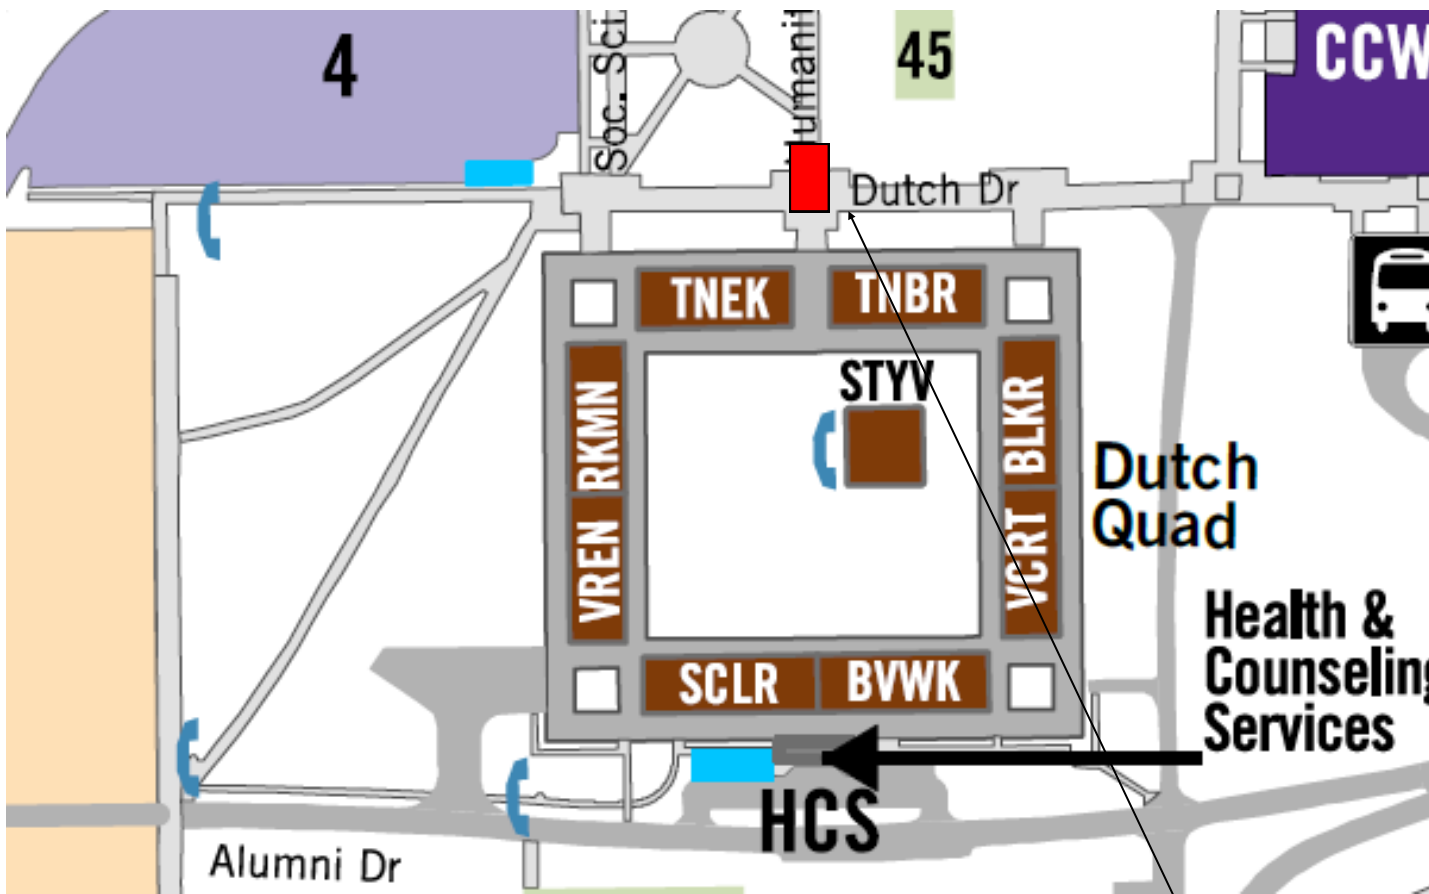

# Colonial Quad

- Zenger
- Paine
- Morris
- Johnson
- Herkimer
- Hamilton
- Delancey
- Clinton

Don's Storage Truck Parking

Don's Storage  
Staging and Pick-up Area

**Storage Box Pick-ups**

Mon, May 11, 9a-11:30a  
Tues, May 12, 1p-3:30p

# Dutch Quad

- Ten Eyck
- Ten Broeck
- Bleecker
- Van Cortlandt
- Beverwyck
- Schulyer
- Van Rensselaer
- Ryckman
- Stuyvesant Tower

Don's Storage

Staging and Pick-up Area on sidewalk between Ten Eyck & Ten Broeck

# Indigenous Quad

- Montauk
- Mahican
- Cayuga
- Adirondack
- Tuscarora
- Seneca
- Onondaga
- Oneida
- Mohawk Tower

Microfridge/Don's Storage Truck Parking

Microfridge/Storage  
Staging and Drop-off Area

# Liberty Terrace

1. ZLTN—North
2. ZLTS—South

Storage Box Pick-ups  
Tues, May 12, 9a-11:30a