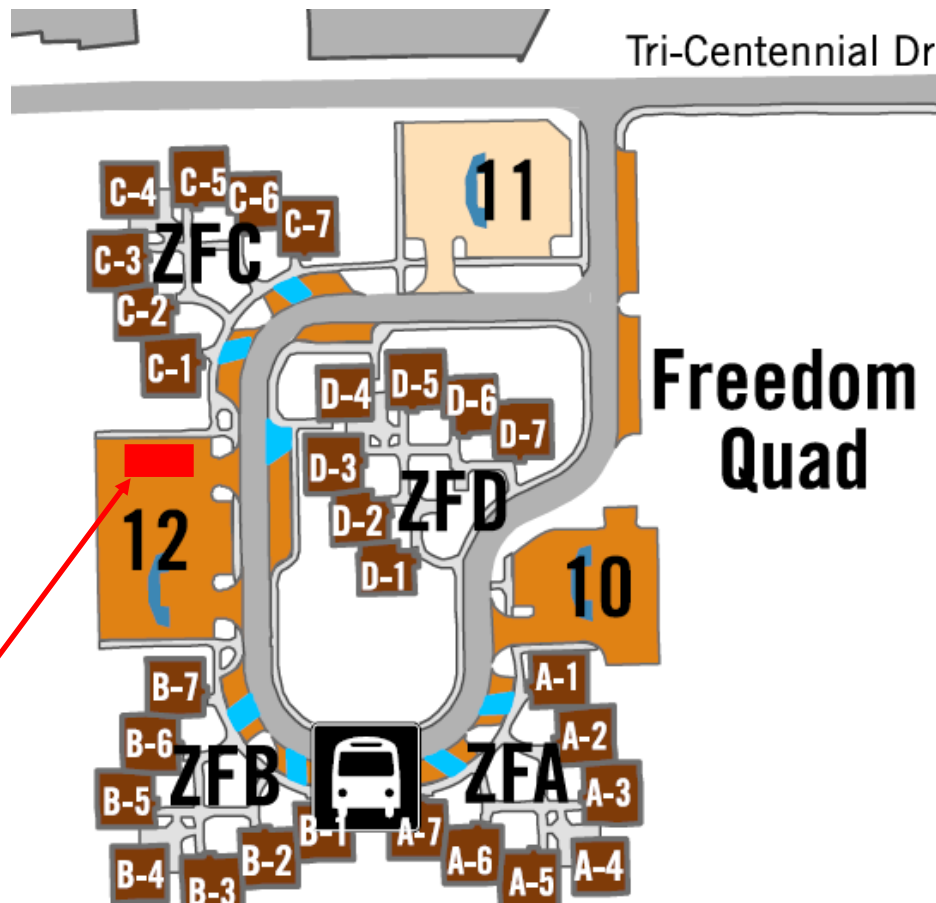

# Indigenous Quad

- Montauk
- Mahican
- Cayuga
- Adirondack
- Tuscarora
- Seneca
- Onondaga
- Oneida
- Mohawk Tower

Microfridge/Don's Storage Truck Parking

Microfridge/Storage  
Staging and Drop-off Area

# State Quad

Tappan  
Whitman  
Anthony  
Cooper  
Fulton  
Irving  
Melville  
Steinmetz  
Eastman Tower

Don's Storage  
Staging and Pick-  
up Area

Storage Truck  
Parking at Staging  
Area

## Storage Box Pick-ups

Tues, May 12, 9a-11:30a

Wed, May 13, 1p-3:30p

# Alumni Quad

Don's Storage Truck Parking

**Storage Box Pick-ups (**  
Mon, May 11 9a-11:30a